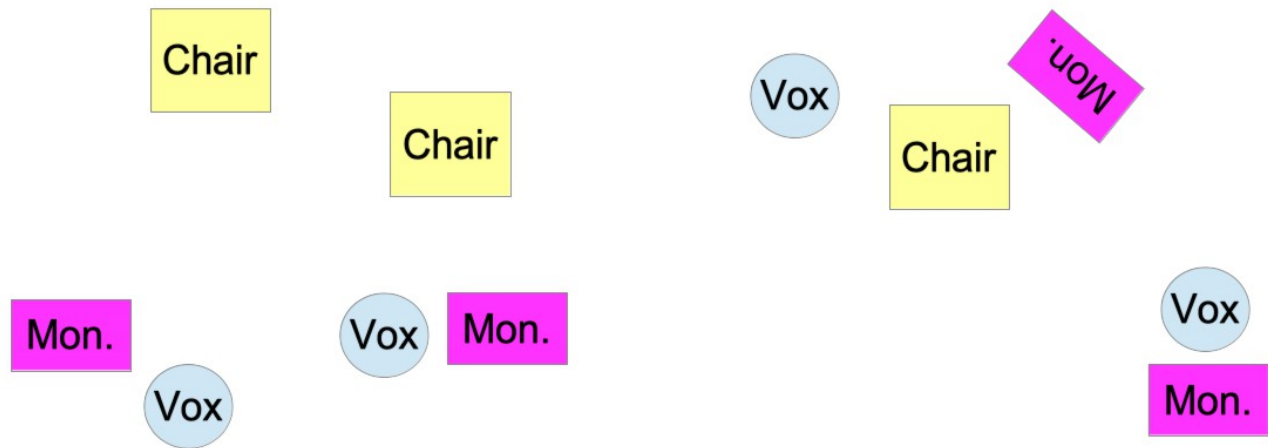

Skype Consort

Channels and Stage Plot

1. Violin - brings his own clip mic (+ phantom)
2. Nyckelharpa brings his own clip mic (+ phantom)
3. Feet - brings her own stick-on mic (+ phantom)
4. Cello - brings her own clip mic (+ phantom)
5. Bouzouki - XLR out of his pre-amp, needs 1 power outlet
6. Voice Simon backing vocal – brings his own mic (AKG D5)
7. Voice Emma lead vocal – brings her own mic (AKG D5)
8. Voice Amanda backing vocal – brings her own mic (ATM he 710, + phantom)
9. Voice Seán lead vocal – brings his own mic (Sennheiser e945)