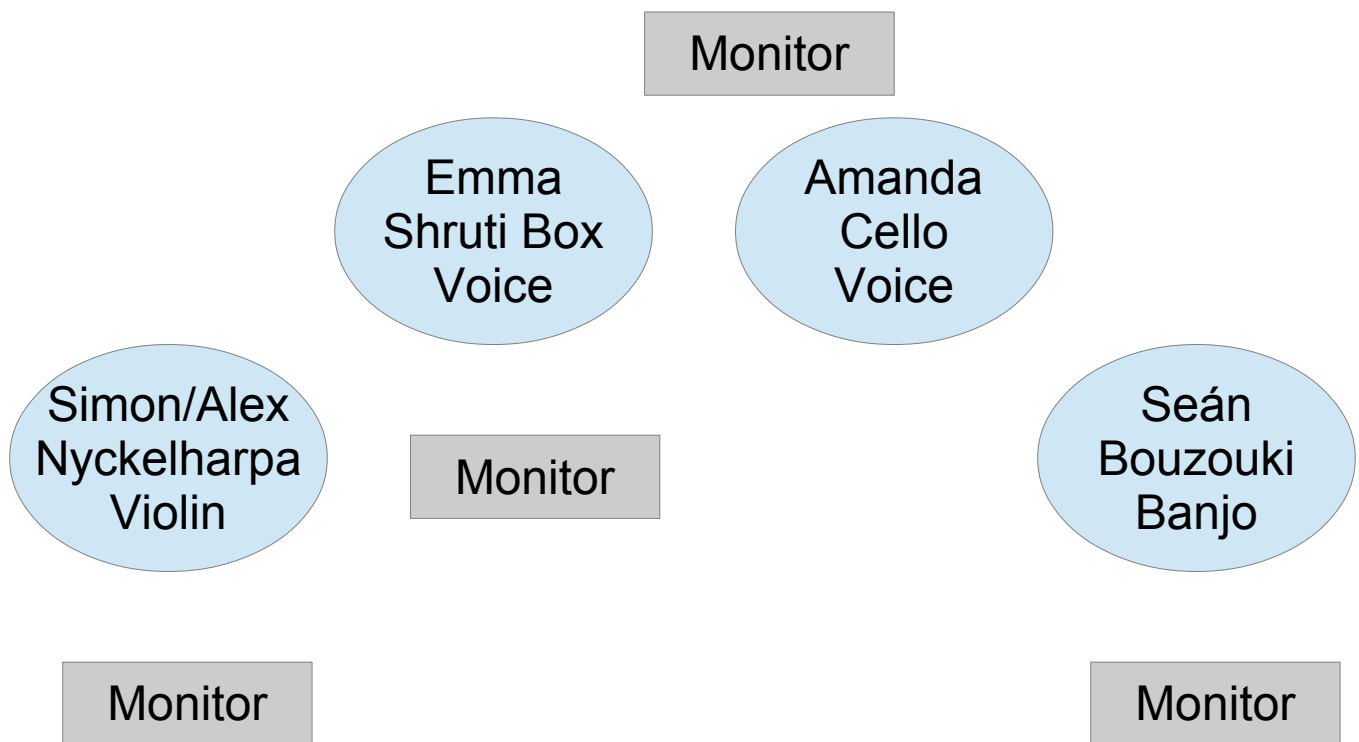

skyeconsort

& Emma Björling

Stage Plot

Alex

XLR for voice
Boom stand
XLR (+48v) for NH
XLR (+48v) for violin
Bench or small table

Emma

XLR for voice
Boom stand
XLR (+48v) for shruti
SM57 for feet
Short stand
Chair without arms

Amanda

XLR for voice
Boom stand
XLR (+48v) for cello
Chair without arms

Seán

XLR for voice
XLR for Bouzouki
DI for Bass Pedal
Boom stand
AC 110v